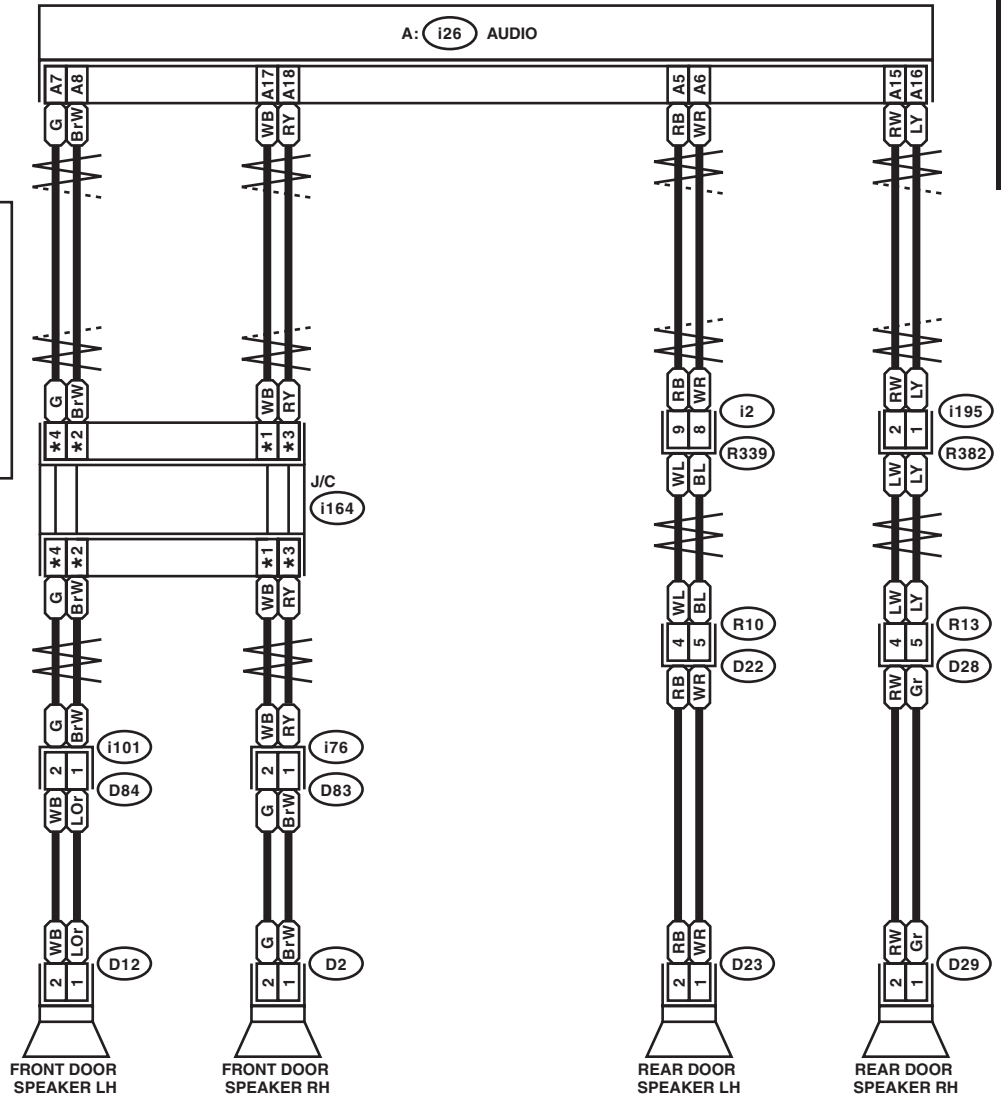

Audio System

WIRING SYSTEM

9. Audio System

A: WIRING DIAGRAM

1. NORMAL AUDIO

WI-25434

Audio System

WIRING SYSTEM

AUDIO(NO)-02

AUDIO(NO)-02

- ★1: TERMINAL No. OPTIONAL ARRANGEMENT AMONG 1, 2 AND 3
- ★2: TERMINAL No. OPTIONAL ARRANGEMENT AMONG 4, 5 AND 12
- ★3: TERMINAL No. OPTIONAL ARRANGEMENT AMONG 6, 7 AND 8
- ★4: TERMINAL No. OPTIONAL ARRANGEMENT AMONG 9, 10 AND 11