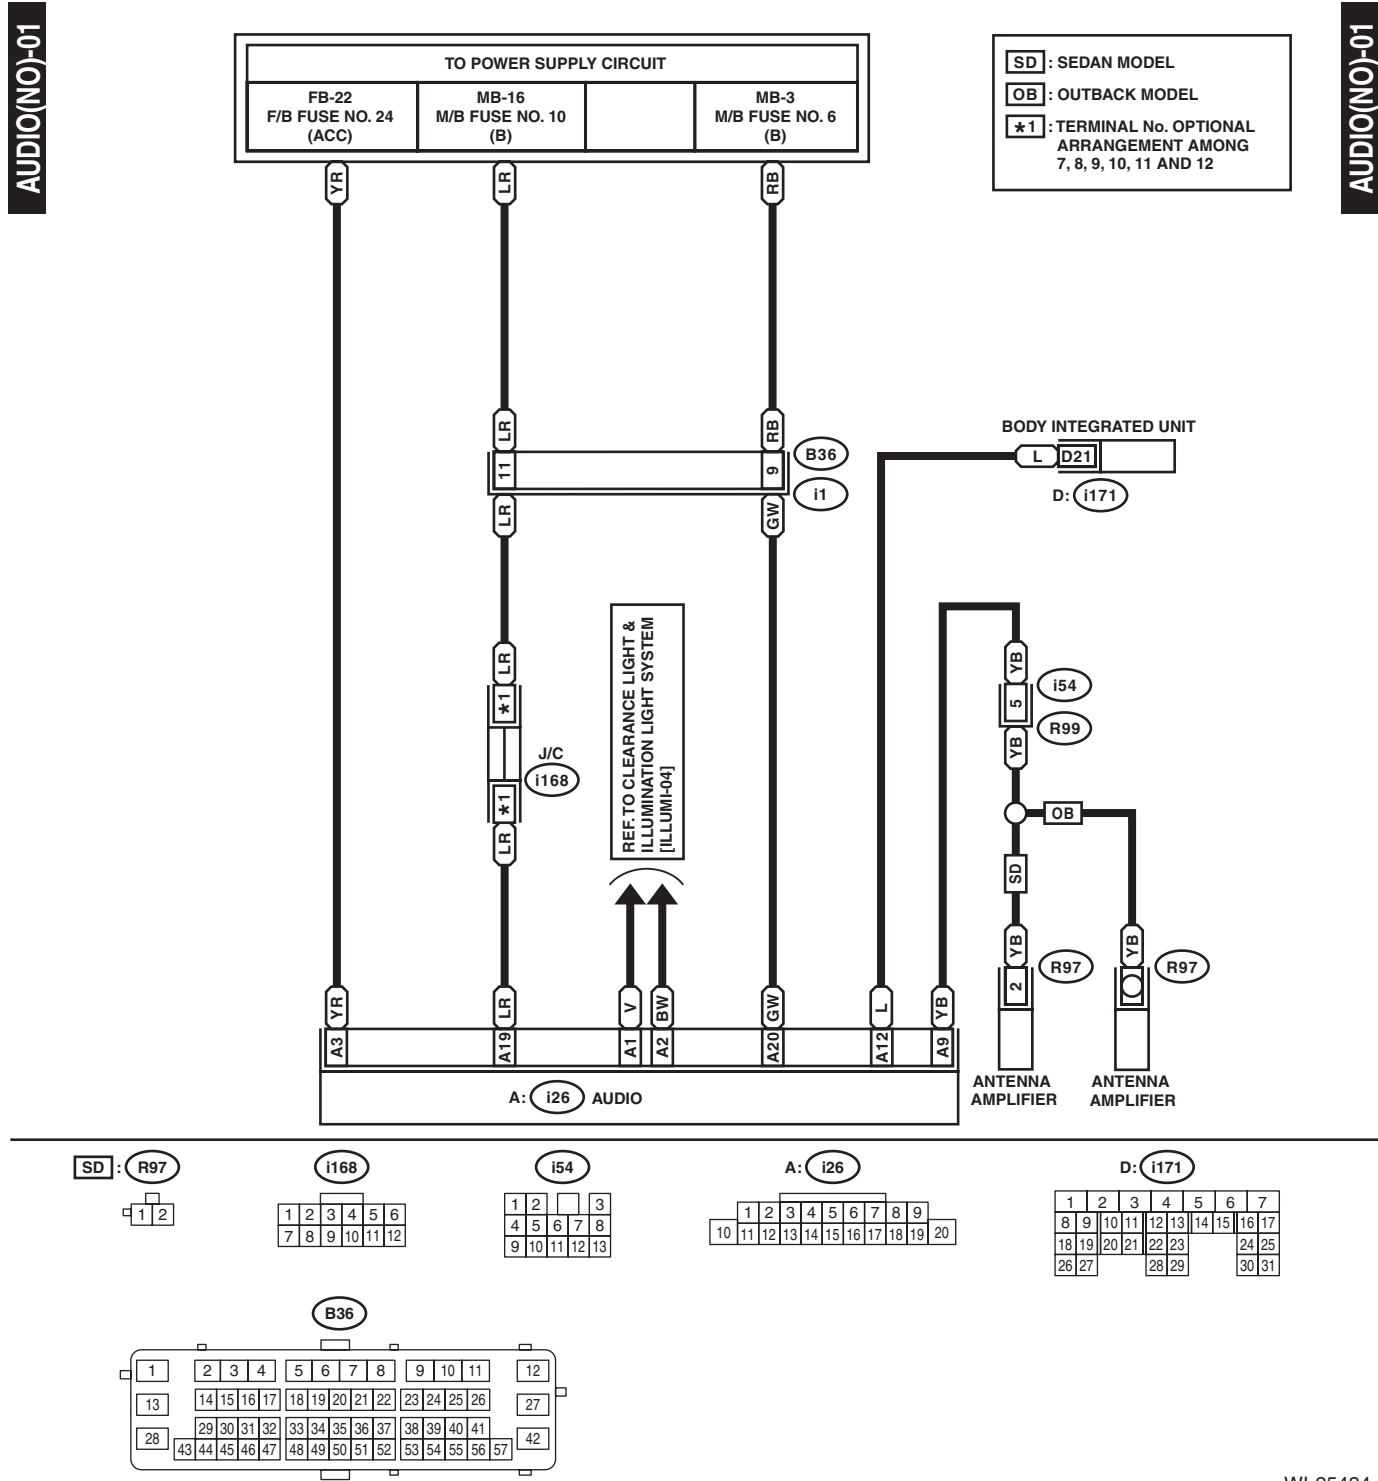

Audio System

WIRING SYSTEM

9. Audio System

A: WIRING DIAGRAM

1. NORMAL AUDIO

WI-25434

Audio System

WIRING SYSTEM

AUDIO(NO)-02

AUDIO(NO)-02

- ★1: TERMINAL No. OPTIONAL ARRANGEMENT AMONG 1, 2 AND 3
- ★2: TERMINAL No. OPTIONAL ARRANGEMENT AMONG 4, 5 AND 12
- ★3: TERMINAL No. OPTIONAL ARRANGEMENT AMONG 6, 7 AND 8
- ★4: TERMINAL No. OPTIONAL ARRANGEMENT AMONG 9, 10 AND 11